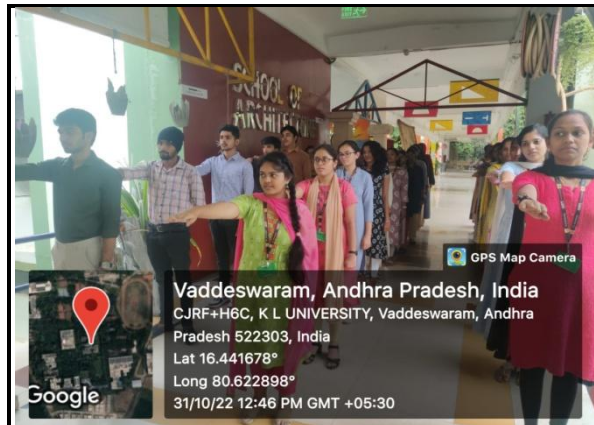

Director Mr. P. Sai Vijay, HOD, School of Architecture, Mr. P. Srikanth Reddy, Coordinator, KLEF NSS Cell.

Details of the Event:

Name of the Event : National Unity Day Pledge
Date of the Event : 31-10-2022
Time : 9:30 to 1:30
Venue : KI University, Vaddeswaram, Guntur District
No. of. Participants : Students: 84 Staff: 6
No. of. Beneficiaries : 41

Event Photos: